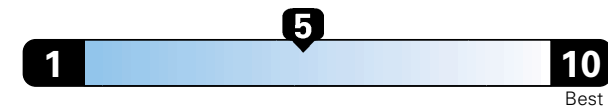

This vehicle emits 371 grams CO2 per mile. The best emits 0 grams per mile (tailpipe only). Producing and distributing fuel also creates emissions; learn more at fuel economy.gov.

Actual results will vary for many reasons, including driving conditions and how you drive and maintain your vehicle. The average new vehicle gets 27 MPG and cost $7,500 to fuel over 5 years. Cost estimates are based on 15,000 miles per year at $2.70 per gallon. MPGe is miles per gasoline gallon equivalent. Vehicle emissions are a significant cause of climate change and smog.

fuel economy.gov

Calculate personalized estimates and compare vehicles